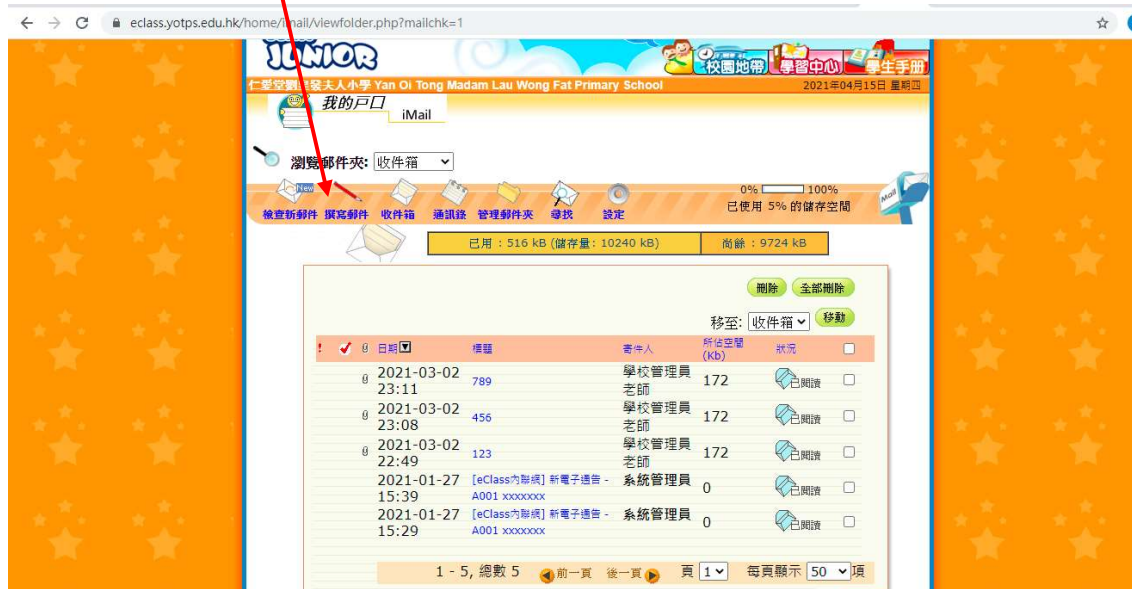

發送郵件予老師

撰寫郵件