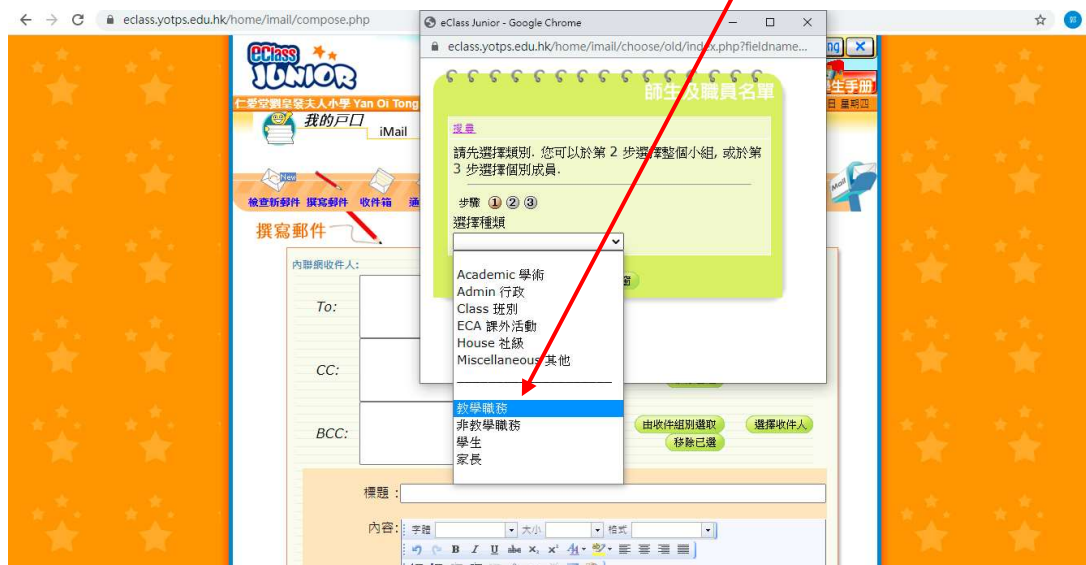

選擇想發送郵件的老師並按“添加”按鈕，添加後按“關閉視窗” 按鈕

填好標題, 內容及加上附件(如有)

按下“發送”按鈕完成發送郵件

E. 學習中心 (教學資源庫)

The screenshot displays the EClass Junior website interface. The header includes the school name '仁愛堂劉皇發夫人小學 Yan Oi Tong Madam Lau Wong Fat Primary School' and the date '2021年04月17日 星期四'. A navigation bar contains icons for '校長', '校園的帶', '學習中心', and '生手冊'. The main content area is divided into several sections: a calendar for April, '校園最新消息' (School News) with two entries, '今日事件' (Today's Events) showing no events, and '今日課堂日誌' (Today's Classroom Diary) for 2021-04-15 (6F) showing a lesson log. A '資訊熱點' (Information Hotspots) section is circled in red, containing links for '網上學習表', '校園電郵', '電子通告', '問卷', and '校園投票'. The footer indicates 'Powered by EClass'.