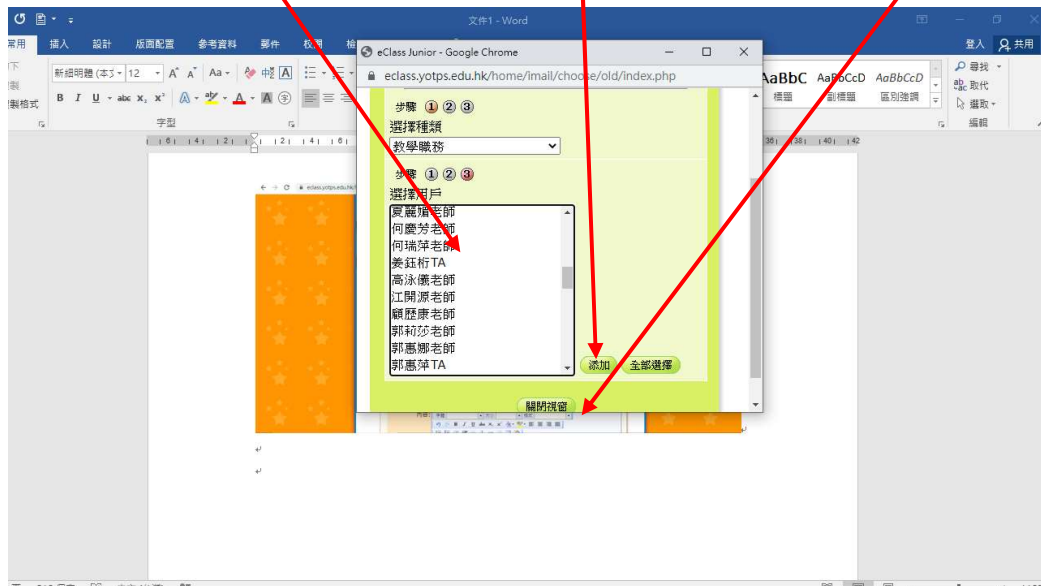

選擇想發送郵件的老師並按“添加”按鈕，添加後按“關閉視窗” 按鈕

填好標題, 內容及加上附件(如有)

按下“發送”按鈕完成發送郵件

E. 學習中心 (教學資源庫)

The screenshot displays the EClass Junior website interface. The header includes the school name '仁愛堂劉皇發夫人小學 Yan Oi Tong Madam Lau Wong Fat Primary School' and the date '2021年04月17日 星期四'. A navigation bar contains icons for '校長', '校園的帶', '學習中心', and '生手冊'. The main content area is divided into several sections: a calendar for April, '校園最新消息' (School News) with two entries, '今日事件' (Today's Events) showing no events, and '今日課堂日誌' (Today's Classroom Diary) for 2021-04-15 (6F) showing a lesson log. A '資訊熱點' (Information Hotspots) section is circled in red, containing links for '網上學習表', '校園電郵', '電子通告', '問卷', and '校園投票'. The footer indicates 'Powered by EClass'.